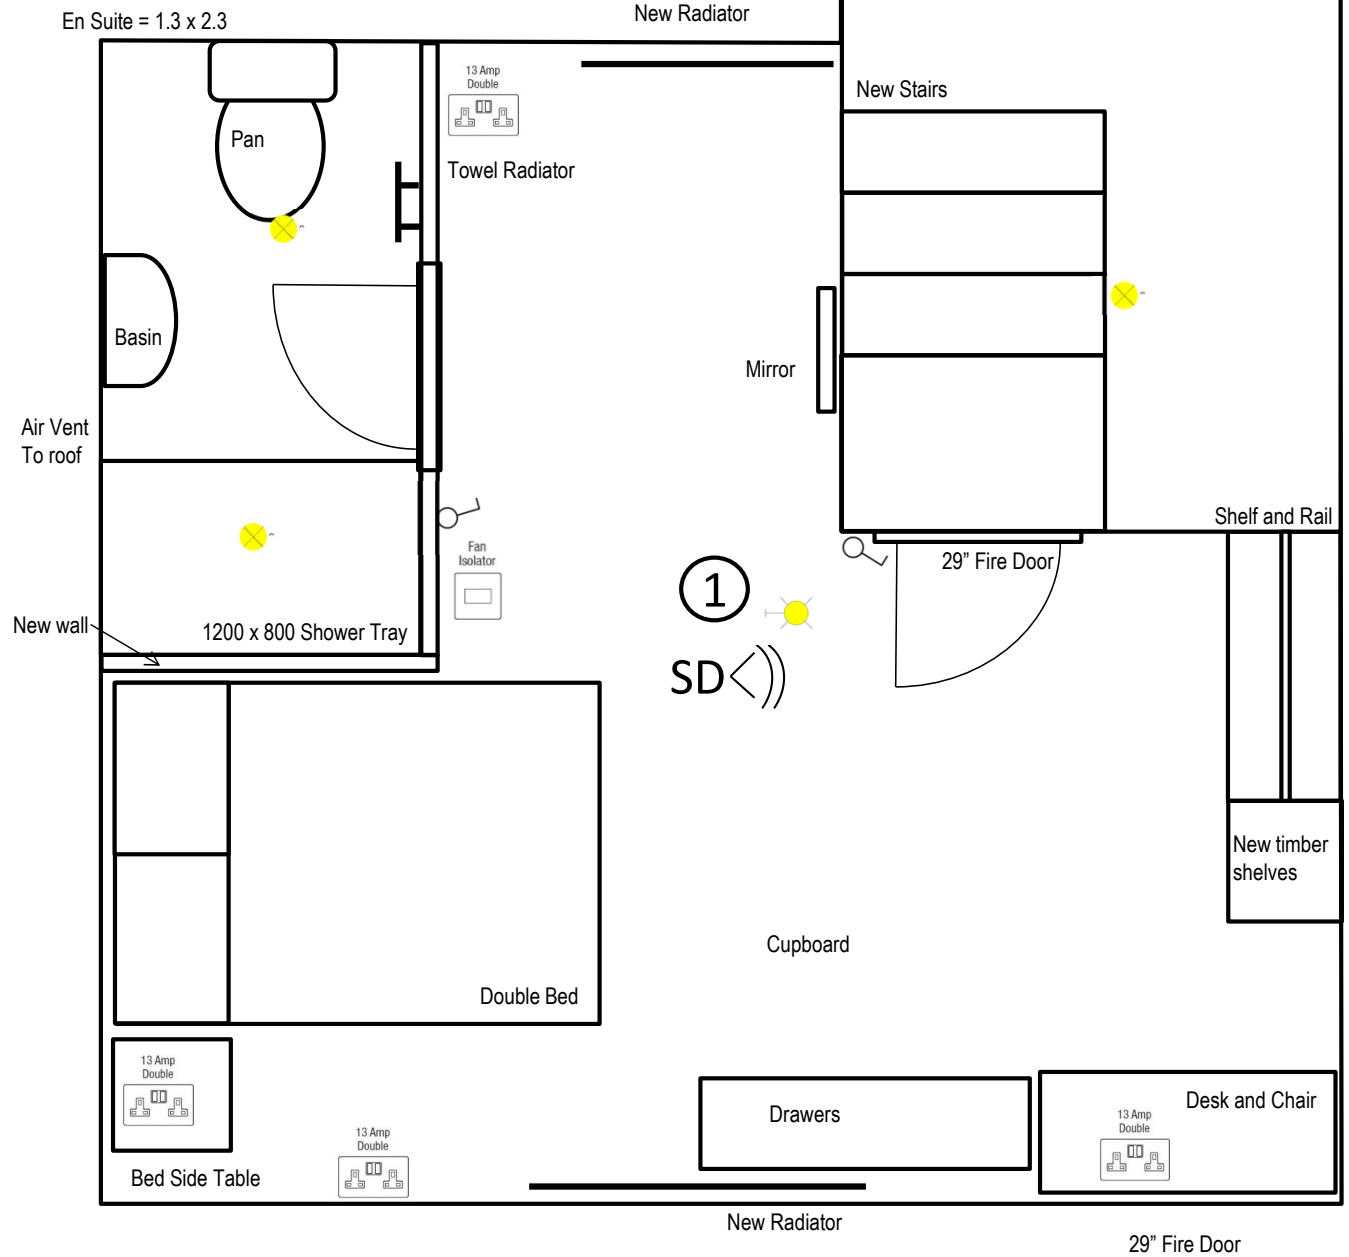

Pendant Light

Single Socket

Switched Fused Spur

37 Estcourt Avenue,  
Leeds, LS6 3ET

Bedroom 5 (First Floor)

0000-GA-009- Rev 1

Room Size: 6.4 x 5.7

Notes: