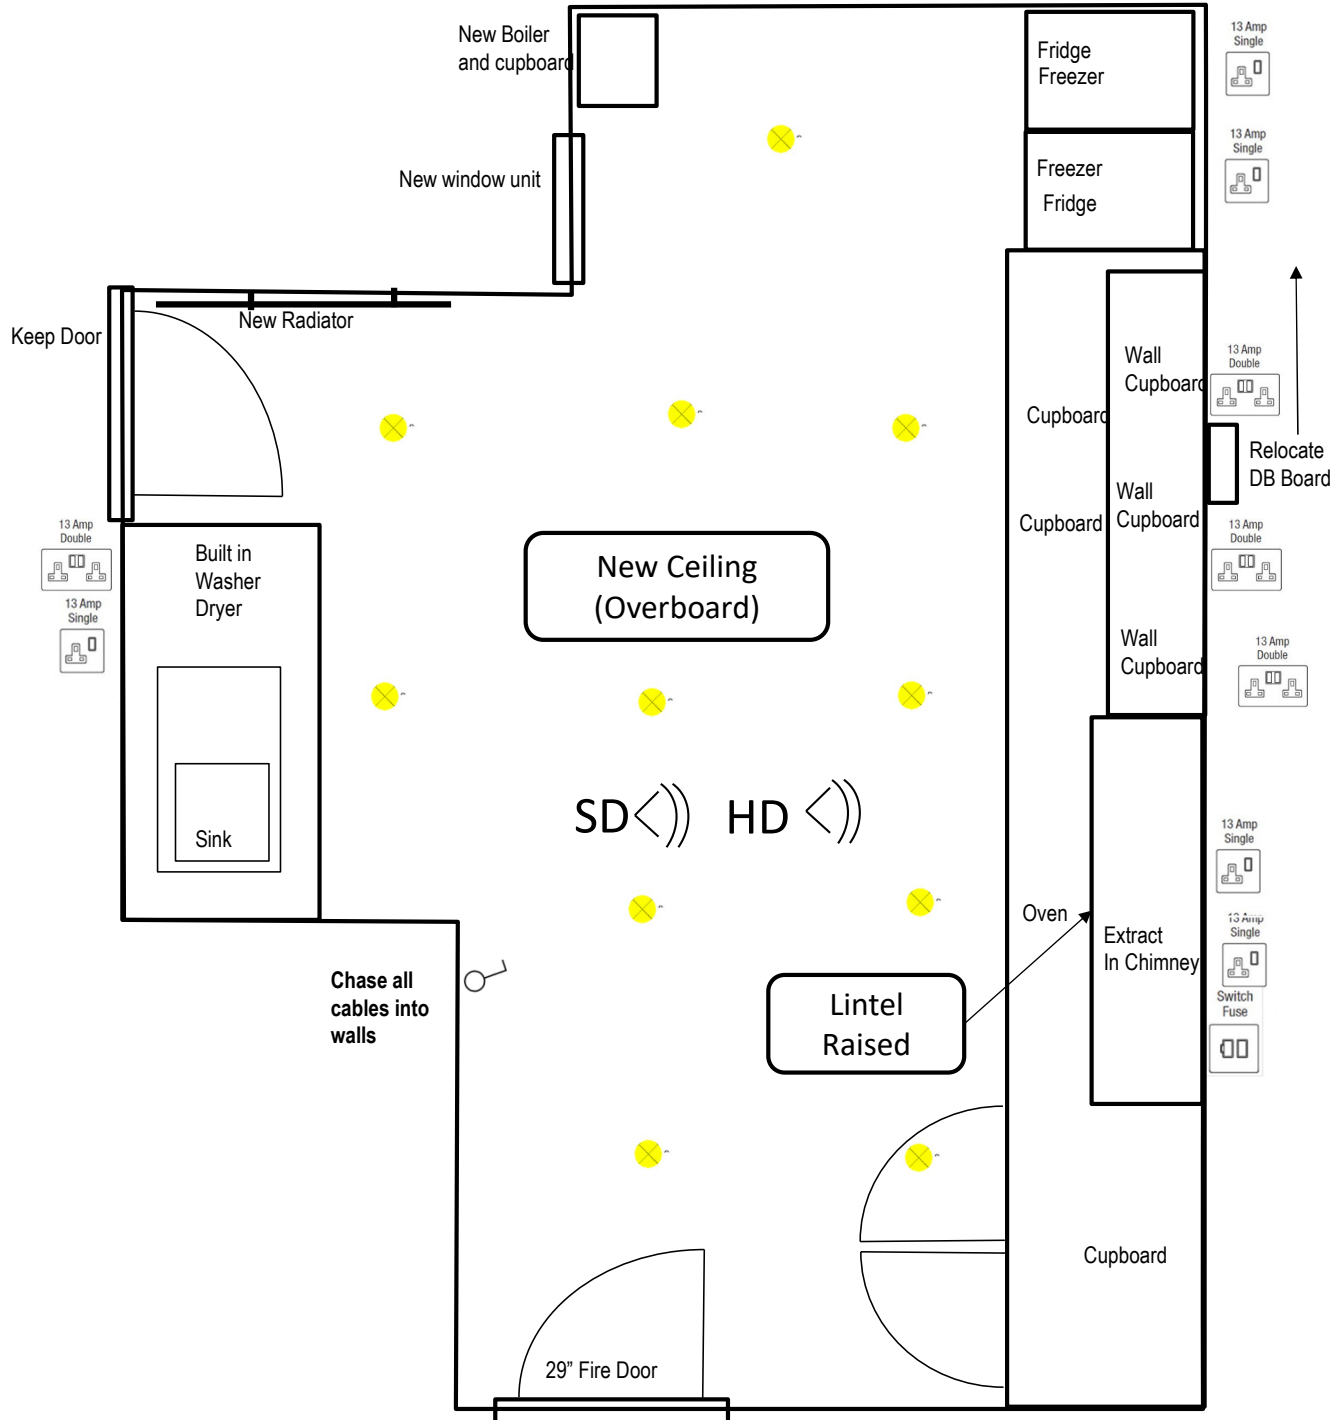

Ground Floor

First Floor

Second Floor

Notes:

All rooms to have Mains Smoke Alarms (excluding en-suite)

All wall plaster to be saved, ceilings typically over-boarded unless specified

Plaster Board :

Skirting :

Switched Fused Spur

37 Estcourt Avenue,  
Leeds, LS6 3ET

General Arrangement

0000-GA-001 - Rev 1

Room Size: 4.4 x 2.8

All Singles  
at low level  
under units

Notes:

All rooms to have Mains Smoke Alarms (excluding en-suite)

All wall plaster to be saved, ceilings typically over-boarded unless specified

Also see Kitchen Design

Plaster Board :

Skirting :

Stud Work:

Tiles: White metro- 5 m2

-  Double Socket
-  Light Switch
-  Fan Isolator
-  Spot Light
-  Pendant Light
-  Single Socket
-  Switch Fuse
-  Switched Fused Spur

37 Estcourt Avenue,  
Leeds, LS6 3ET

Kitchen

0000-GA-002 - Rev 1

Room Size: 4.2 x 4.0

New Radiator

New Ceiling (Overboard)

Remove Fire Panel

New Radiator