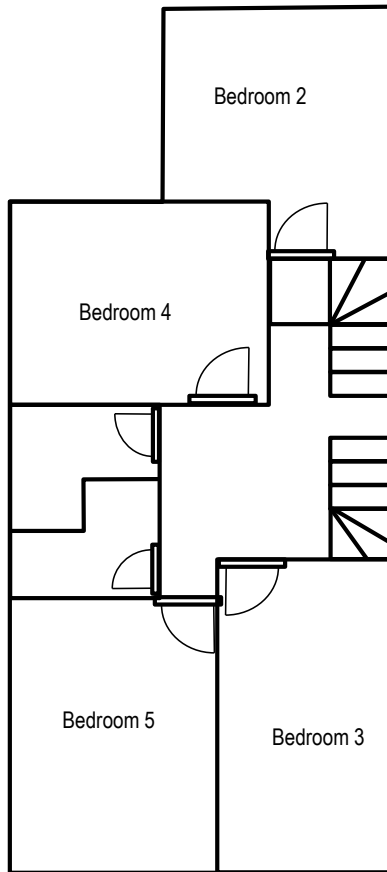

First Floor