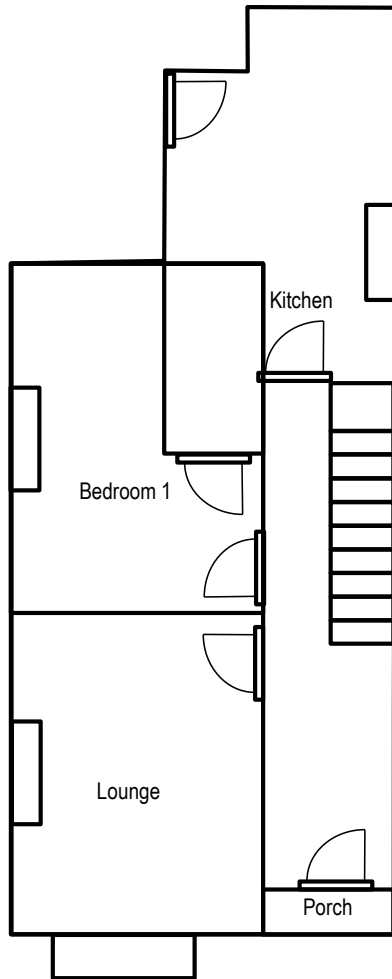

Ground Floor