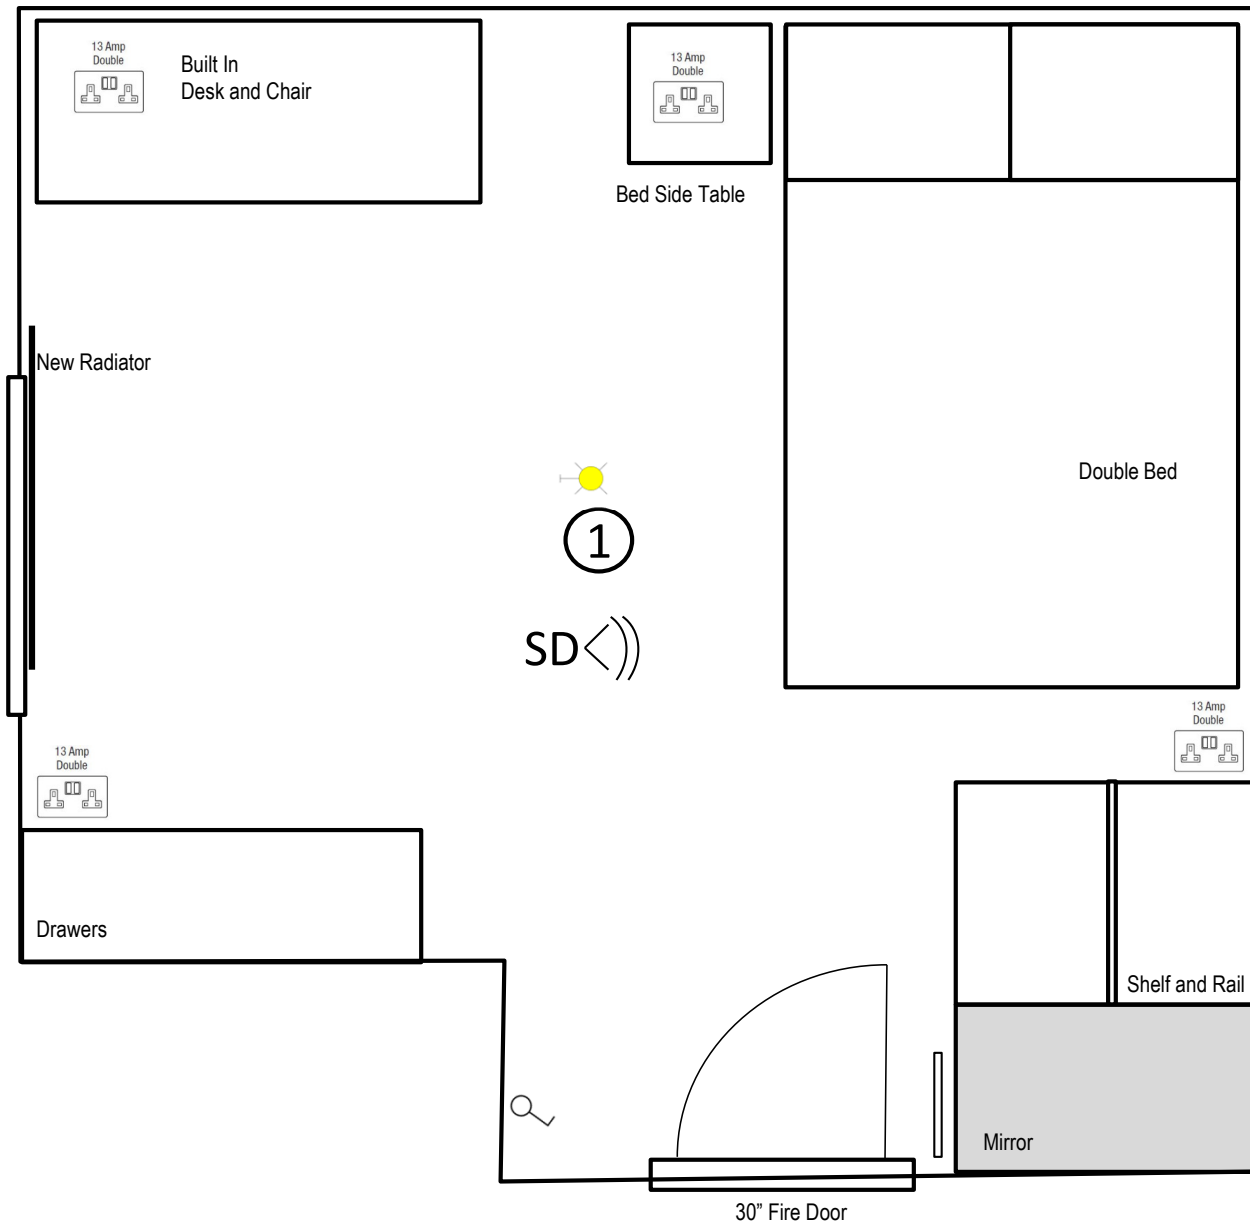

Pendant Light

Single Socket

Switched Fused Spur

37 Estcourt Avenue,  
Leeds, LS6 3ET

Bedroom 1 (Ground)

0000-GA-004- Rev 1

Room Size: 2.8 x 3.2

Notes:

-  Double Socket
-  Light Switch
-  Fan Isolator
-  Spot Light
-  Pendant Light
-  Single Socket
-  Switched Fused Spur

37 Estcourt Avenue,  
Leeds, LS6 3ET

Bedroom 2 (First Floor)

0000-GA-005 - Rev 1

Room Size: 2.8 x 3.2