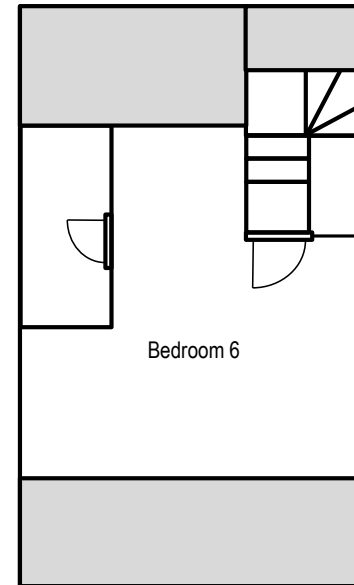

Second Floor

Notes:

All rooms to have Mains Smoke Alarms (excluding en-suite)

All wall plaster to be saved, ceilings typically over-boarded unless specified

Plaster Board :

Skirting :

Stud Work:

Tiles:

Double Socket

Light Switch

Fan Isolator

Spot Light

Pendant Light

Single Socket

Switched Fused Spur

37 Estcourt Avenue,
Leeds, LS6 3ET

General Arrangement

0000-GA-001 - Rev 1