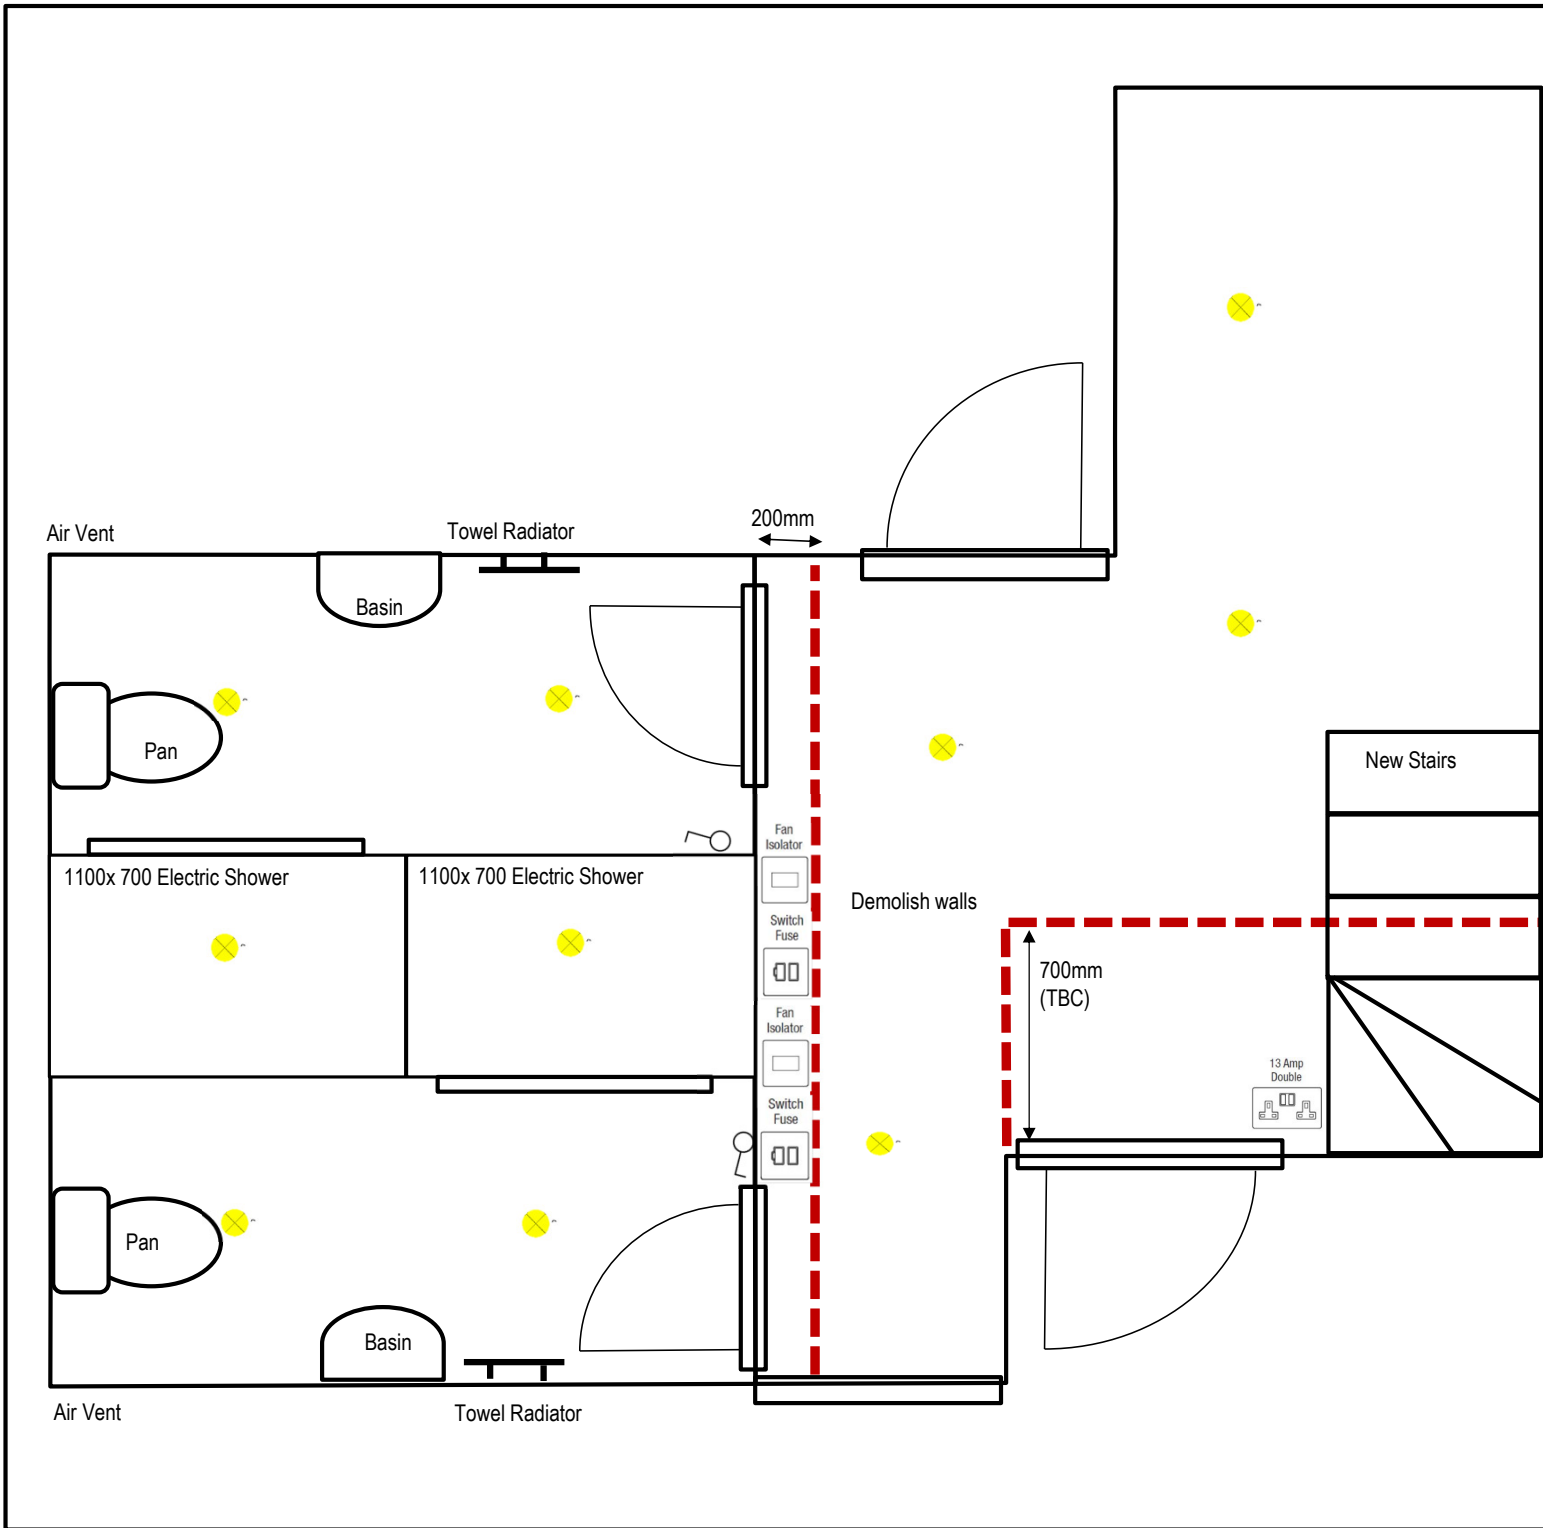

Notes:
All rooms to have Mains Smoke Alarms (excluding en-suite)
All wall plaster to be saved, ceilings typically over-boarded unless specified

Plaster Board :
Skirting :
Stud Work:
Tiles:

	Double Socket
	Light Switch
	Fan Isolator
	Spot Light
	Pendant Light
	Single Socket
	Switched Fused Spur

37 Estcourt Avenue,
Leeds, LS6 3ET

Landing and Bathrooms