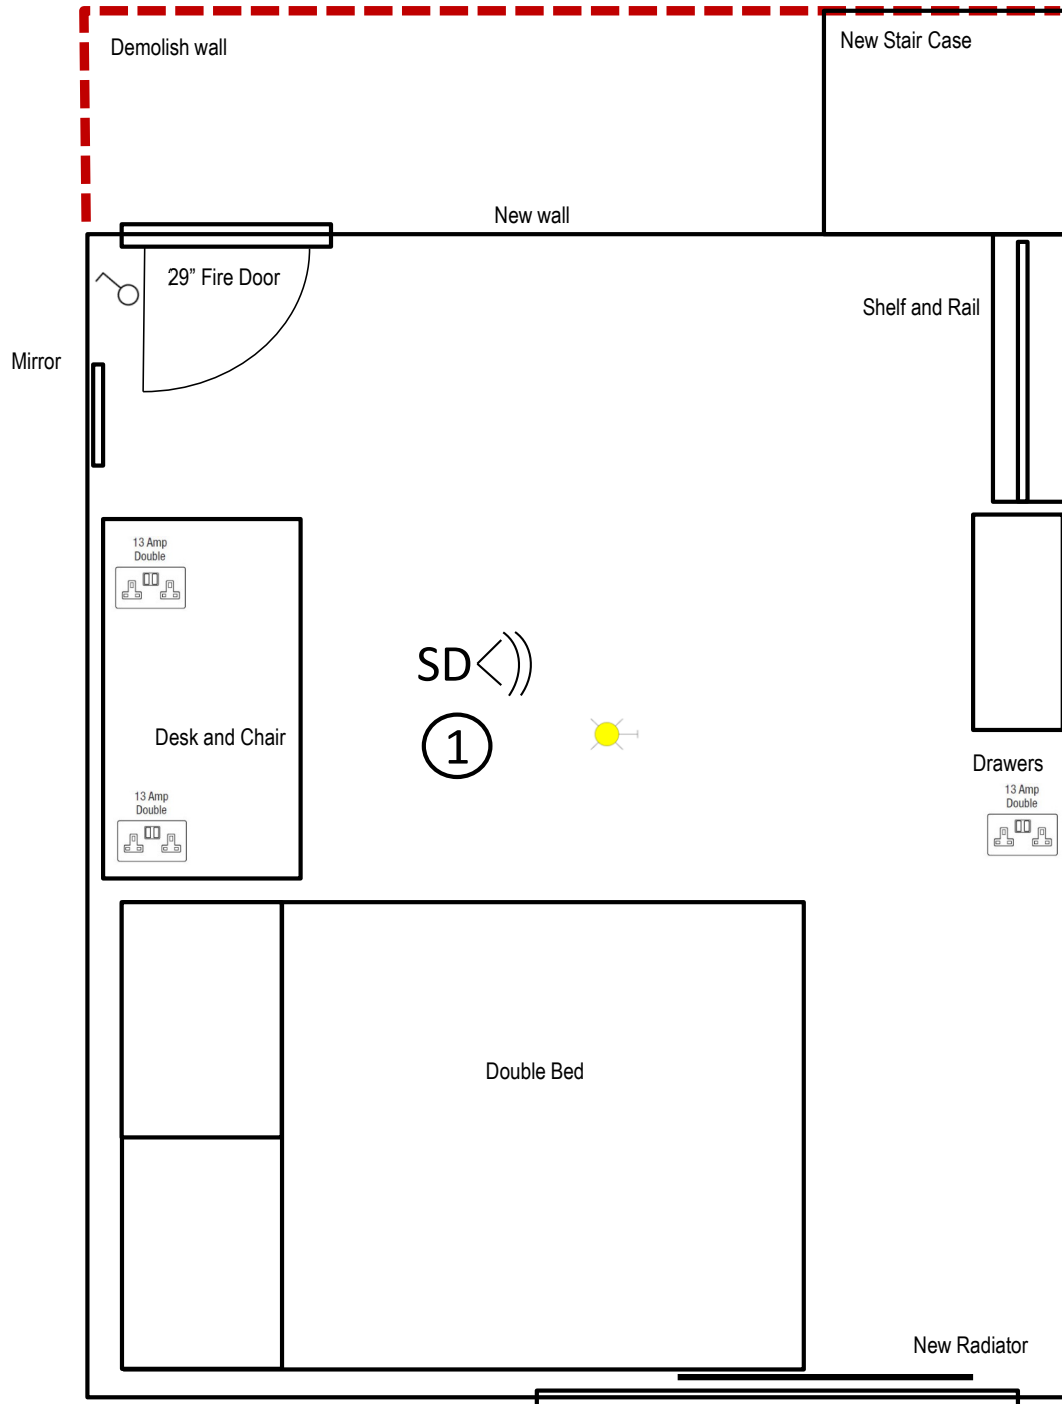

-  Double Socket
-  Light Switch
-  Fan Isolator
-  Spot Light
-  Pendant Light
-  Single Socket
-  Switched Fused Spur

37 Estcourt Avenue,  
Leeds, LS6 3ET

Bedroom 2 (First Floor)

0000-GA-005 - Rev 1

Room Size: 2.8 x 3.2