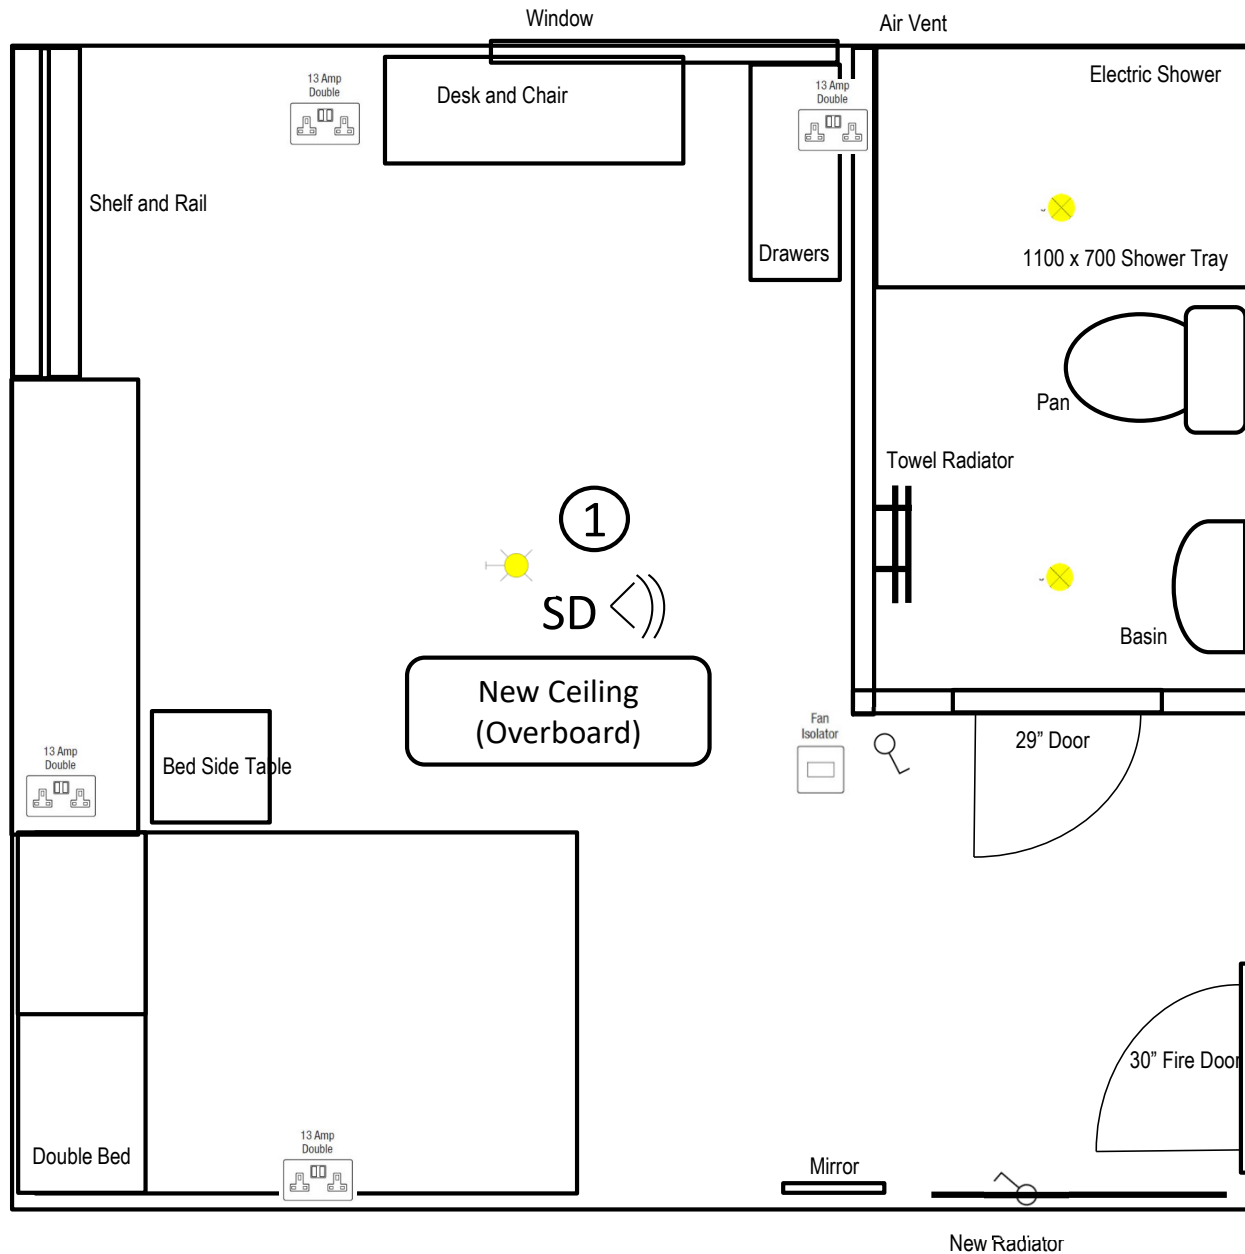

Room Size: 4.2 x 4.0

Notes:

All rooms to have Mains Smoke Alarms (excluding en-suite)

All wall plaster to be saved, ceilings typically over-boarded unless specified

Plaster Board :

Skirting :

1no. 5.5m MDF

Stud Work:

12no. 3.2m 3 x 2

Tiles:

Double Socket

Light Switch

Fan Isolator

Spot Light

Pendant Light

Single Socket

Switched Fused Spur

37 Estcourt Avenue,
Leeds, LS6 3ET

Bedroom 1 (Ground)

0000-GA-004- Rev 1