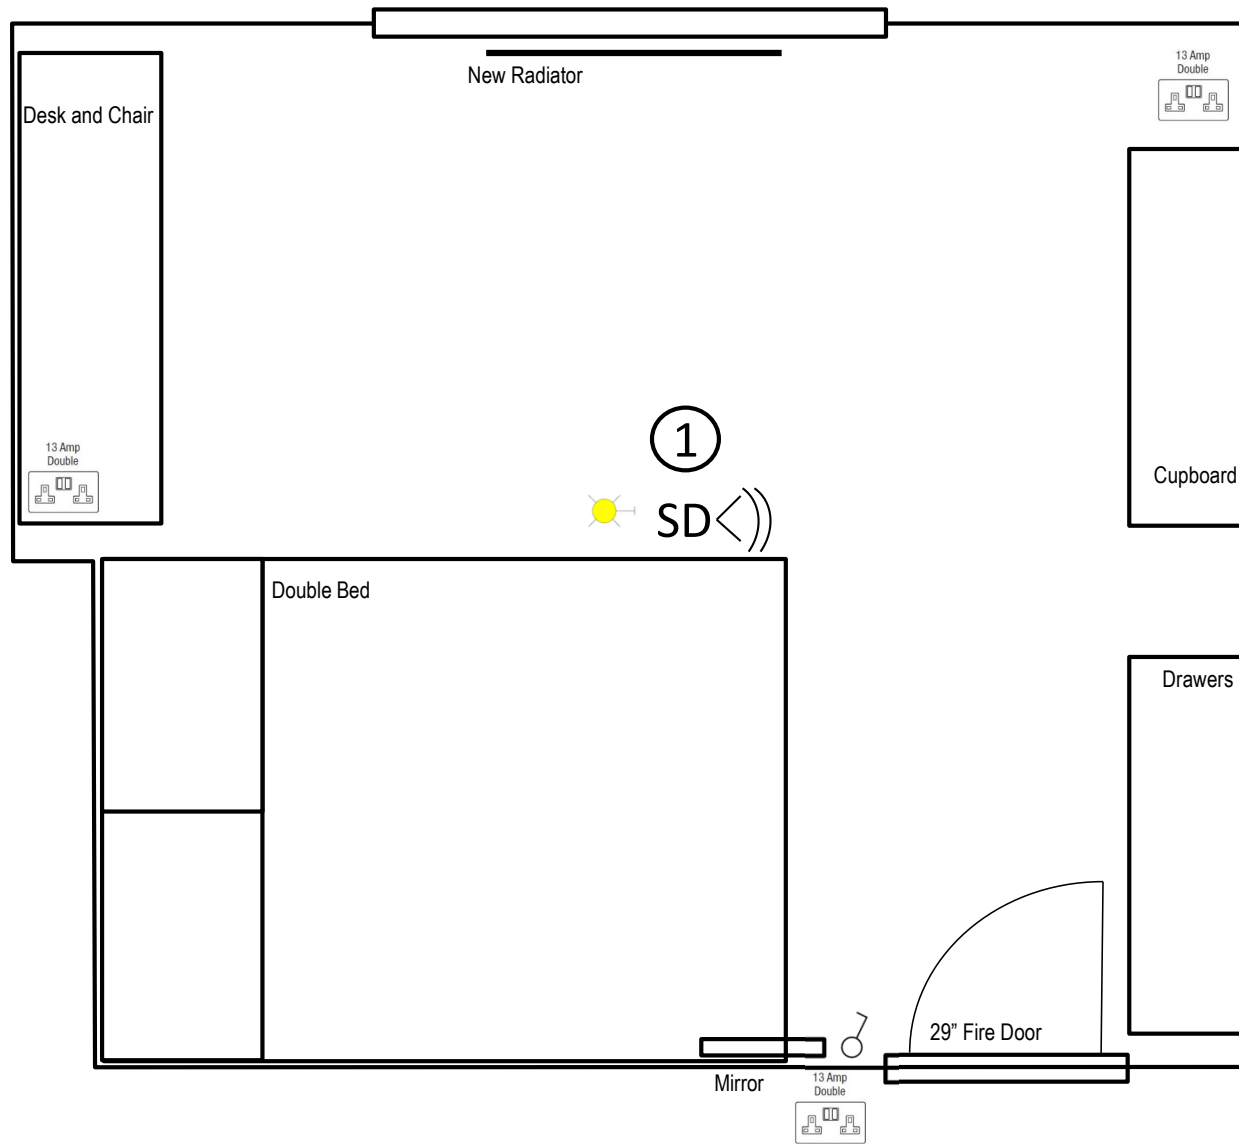

Room Size: 3.8 x 2.8

Notes:

All rooms to have Mains Smoke Alarms (excluding en-suite)

All wall plaster to be saved, ceilings typically over-boarded unless specified

Plaster Board :

Skirting :

5m = 1no. 5.5m MDF

Stud Work:

10no. 3.2

Tiles:

- Double Socket
- Light Switch
- Fan Isolator
- Spot Light
- Pendant Light
- Single Socket
- Switch Fused Spur

37 Estcourt Avenue,
Leeds, LS6 3ET

Bedroom 4 (Level 1)

0000-GA-007- Rev 1