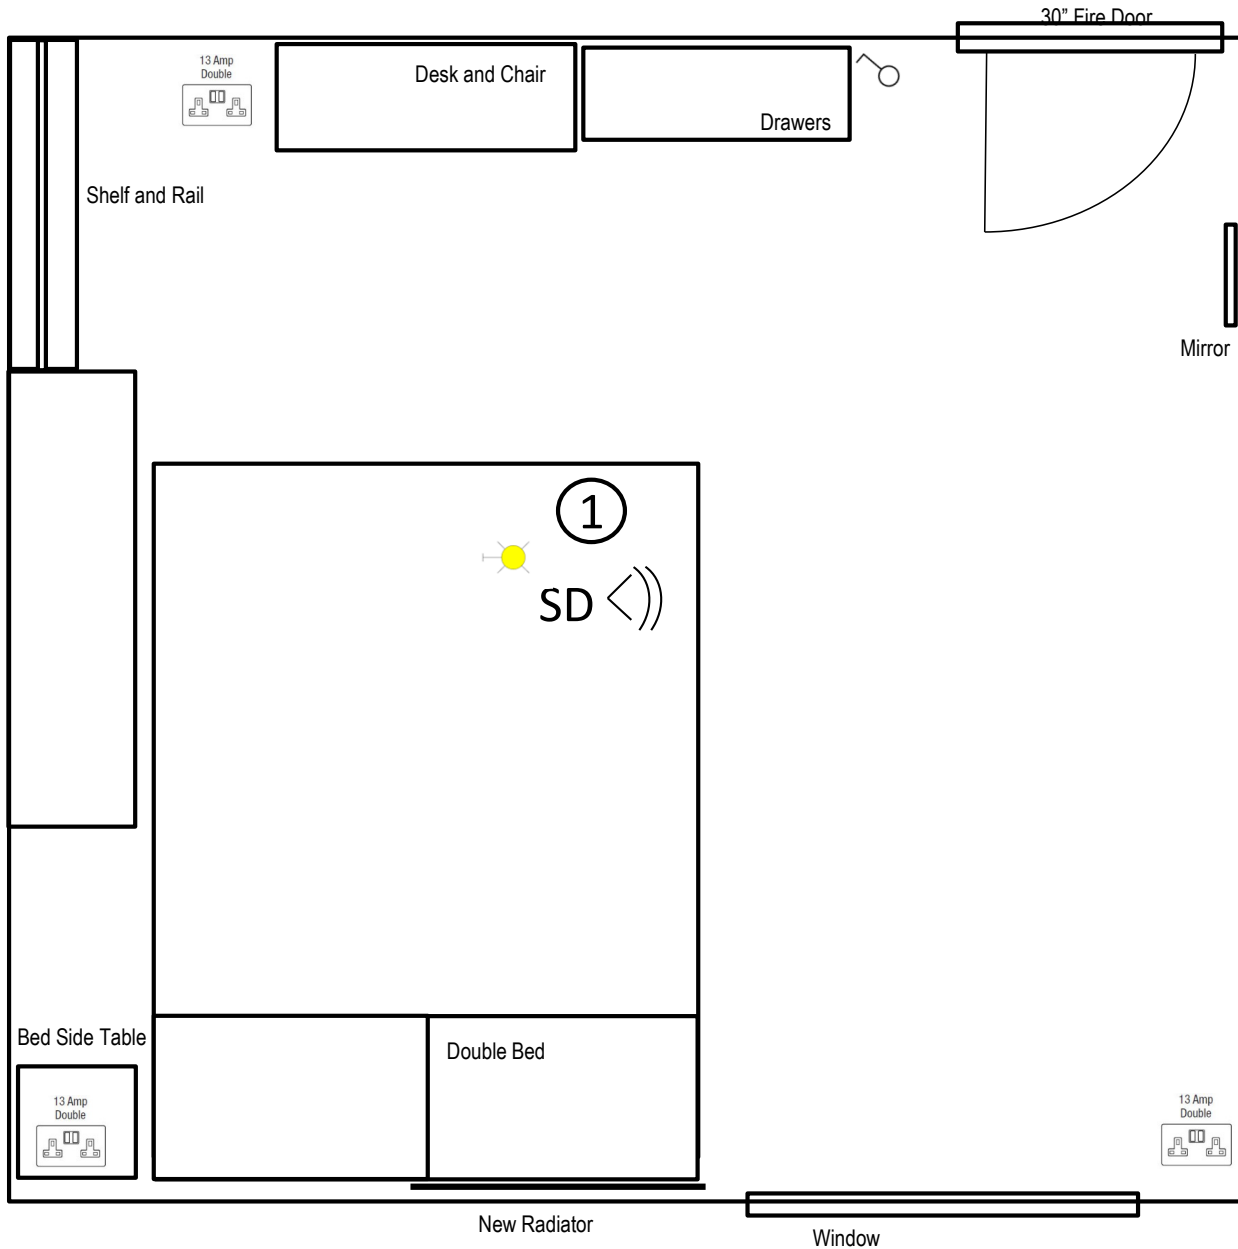

Room Size: 3.9 x 3

Notes:

All rooms to have Mains Smoke Alarms (excluding en-suite)

All wall plaster to be saved, ceilings typically over-boarded unless specified

Plaster Board :

Skirting :

Stud Work:

Tiles:

Double Socket

Light Switch

Fan Isolator

Spot Light

Pendant Light

Single Socket

Switched Fused Spur

37 Estcourt Avenue,
Leeds, LS6 3ET

Bedroom 5 (First Floor)

0000-GA-009- Rev 1