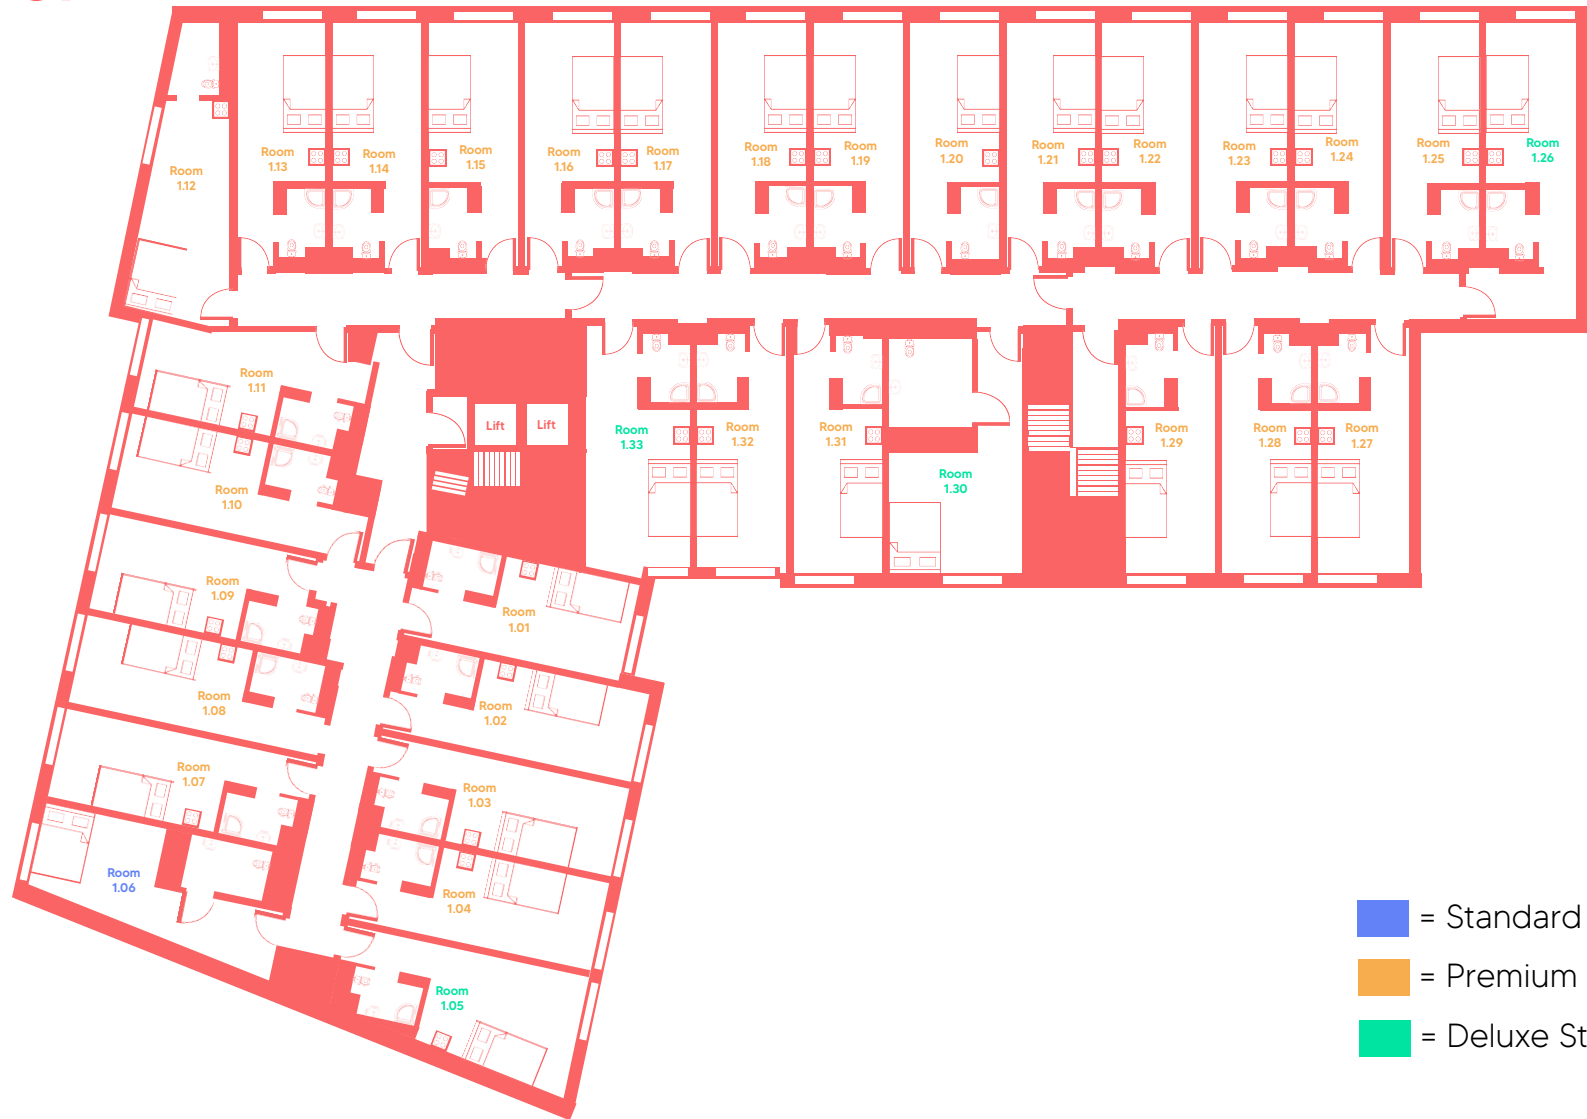

AXO KINGSTON

First Floor

- = Standard Studio
- = Premium Studio
- = Deluxe Studio

@axostudent | axostudent.co.uk | 02033 071970