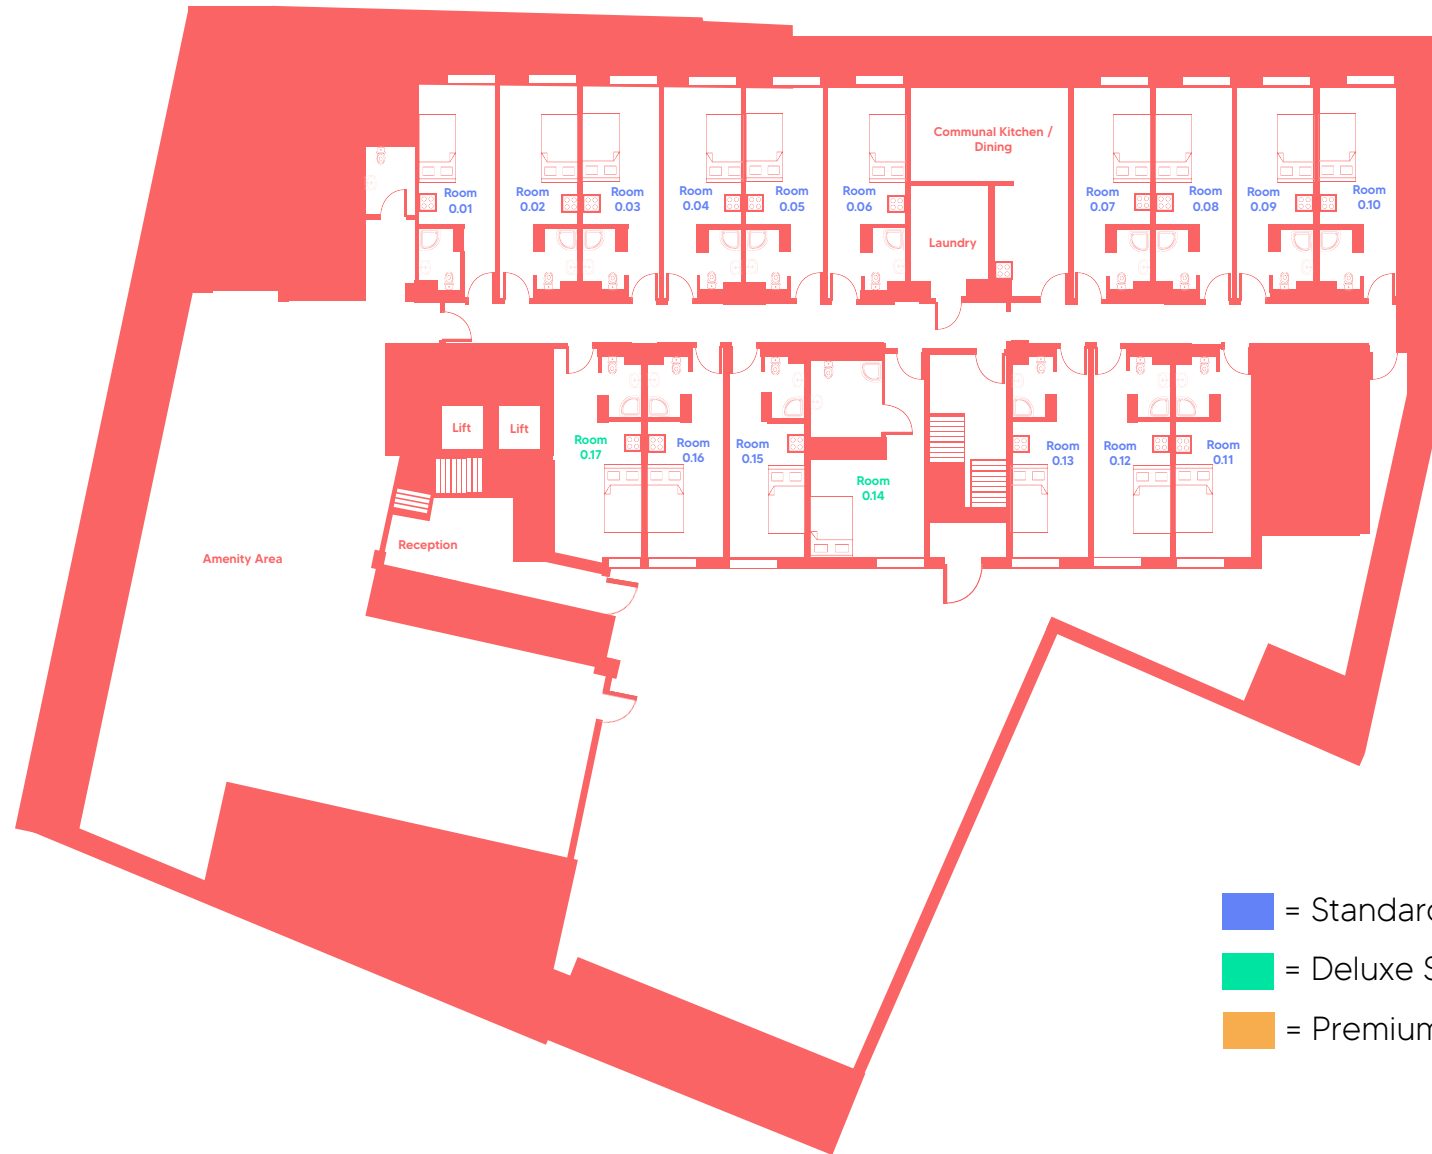

## Ground Floor

-  = Standard Studio
-  = Deluxe Studio
-  = Premium Studio

@axostudent | axostudent.co.uk | 02033 071970