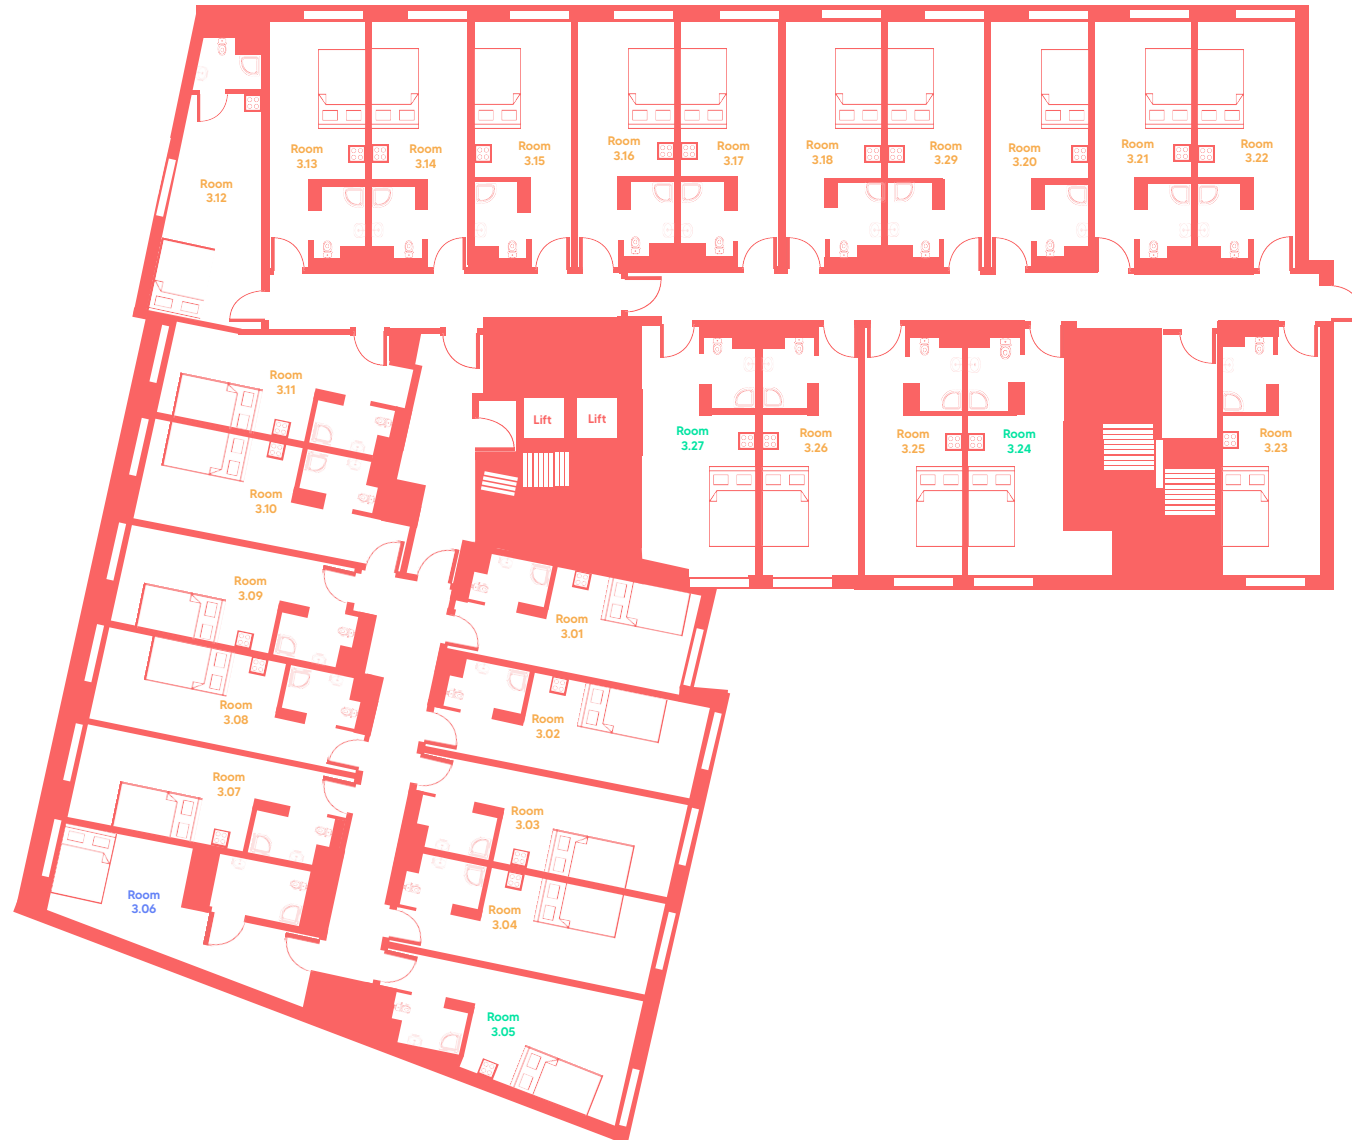

AXO KINGSTON

Third Floor

- = Standard Studio
- = Premium Studio
- = Deluxe Studio

@axostudent | axostudent.co.uk | 02033 071970