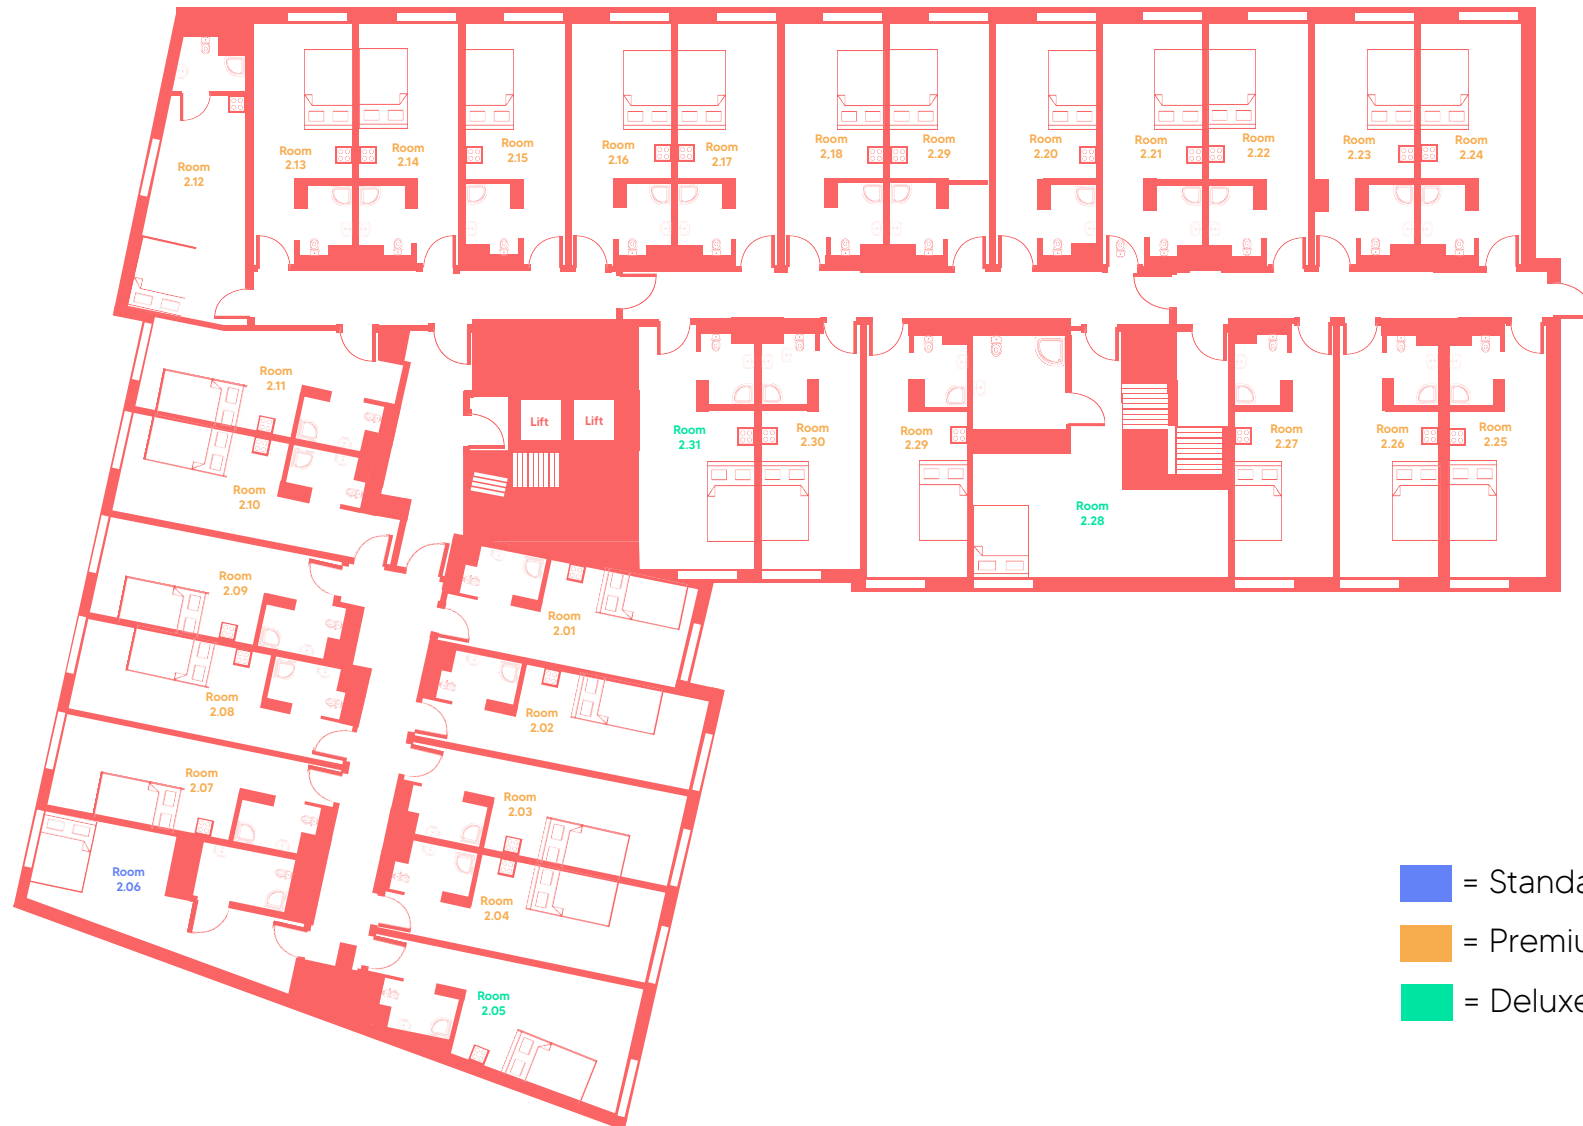

AXO KINGSTON

Second Floor

- = Standard Studio
- = Premium Studio
- = Deluxe Studio

@axostudent | axostudent.co.uk | 02033 071970